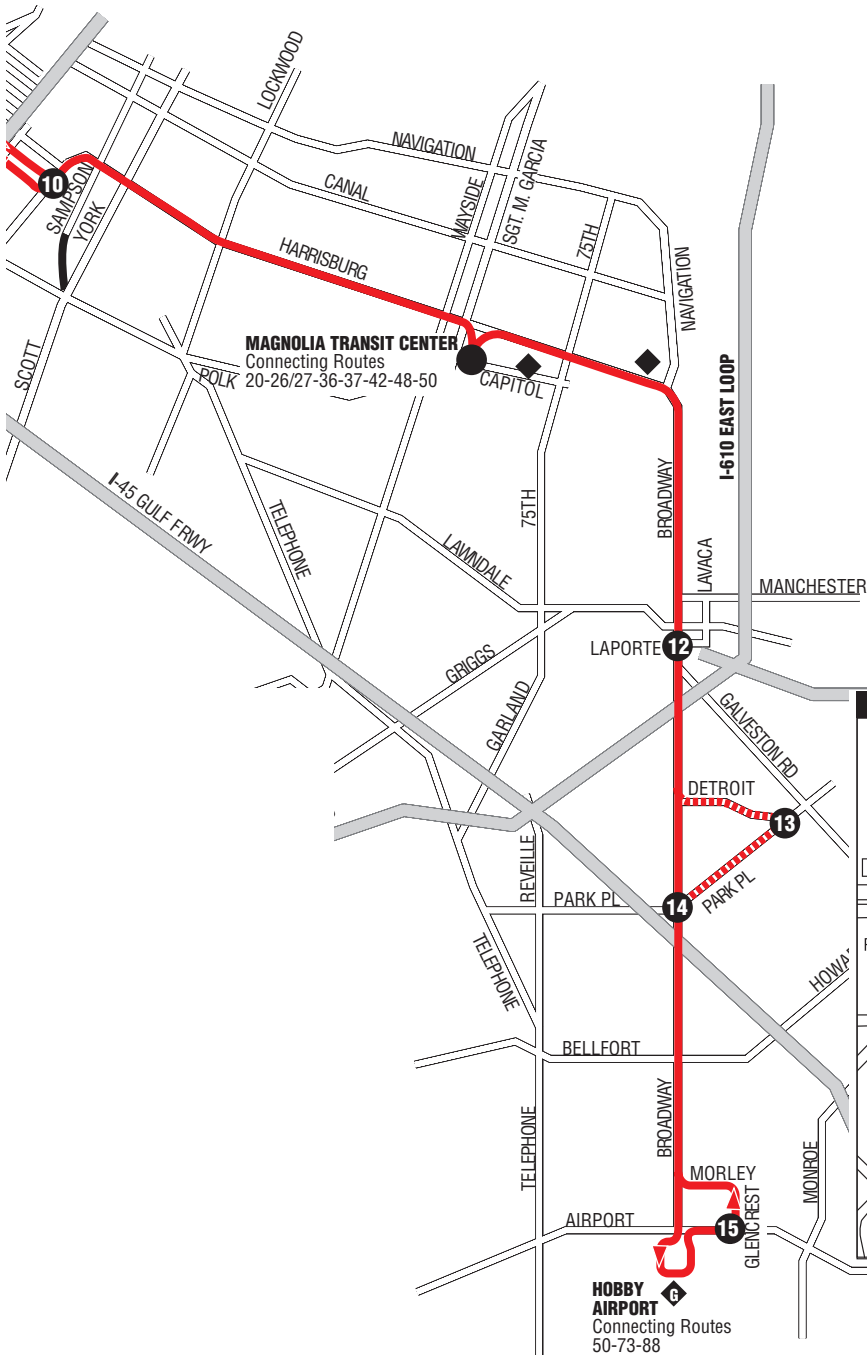

**DOWNTOWN**

**LEGEND**

- Regular Route
- METRORail
- - - - Hollister Branch
- · - · - Via HOV Lane
- · - · - 4200 Turn Back
- · - · - Via Freeway
- · - · - Via Detroit
- 1** Point where time is shown on schedule. Time points can be used as references to estimate when the bus will arrive at your stop.
- METRORail Station
- A Northbrook Shopping Center
- B Northwest Health Center
- C Garden Oaks Shopping Center
- D Heights Hospital
- E Magnolia Multi-Service Center/Clinic
- F International Longshoremen's Assn.
- G Hobby Airport